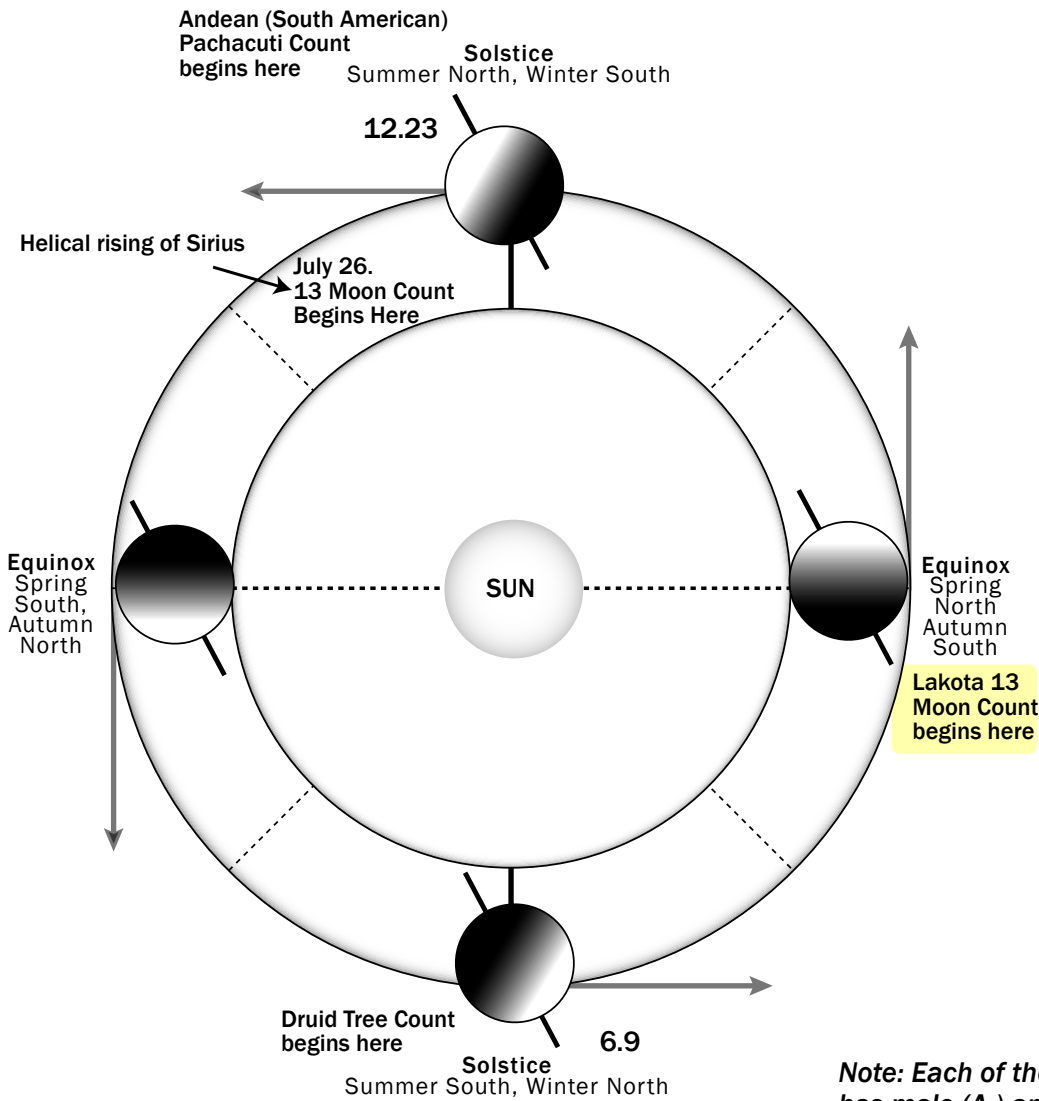

Indigenous Counts

The Polynesians, Andean peoples, and the Druids all kept 13 Moon counts of 28 days.

Druids Tree Count - Begins on Winter Solstice, Rhythmic Moon day 9.

Andean Pachacuti - Begins on Summer Solstice (Southern Hemisphere Winter Solstice), Crystal Moon day 23.

Lakota 13 Moon Count - Called the Keya (or turtle) count because the turtle has thirteen large scales on its back. Begins with the Calling Back of Thunder ceremony, Spring Equinox.

The thirteen moon calendar starts on July 26, whereas the other counts correspond to planetary cycles, the thirteen moon calendar begins with a galactic cycle.

The Classic Maya also began their Tun Uc (literally moon count or seven count) with July 26. The Mayan's at one time kept up to 17 different calendars simultaneously.

Note: Each of the thirteen Andean Pachacuti moons has male (A.) and female (R.) festival names

- Grove 1. Spindle Grove. Rhythmic Moon 6, day 10.
- Grove 2. Birch Grove. Resonant Moon 7, day 10.
- Grove 3. Ash Grove. Galactic Moon 8, day 10.
- Grove 4. Alder Grove. Solar Moon 9, day 10.
- Grove 5. Willow Grove. Planetary Moon 10, day 10.
- Grove 6. Hawthorn Grove. Spectral Moon 11, day 10.
- Grove 7. Elder Grove. Crystal Moon 12, day 10.
- Grove 8. Oak Grove. Cosmic Moon 13, day 10.
- Grove 9. Hazel Grove. Magnetic Moon 1, day 9.
- Grove 10. Apple Grove. Lunar Moon 2, day 9.
- Grove 11. Rowan Grove. Electric Moon 3, day 9.
- Grove 12. Blackthorn Grove. Self-Existing Moon 4, day 9.
- Grove 13. Yew Grove. Overtone Moon 5, day 9.